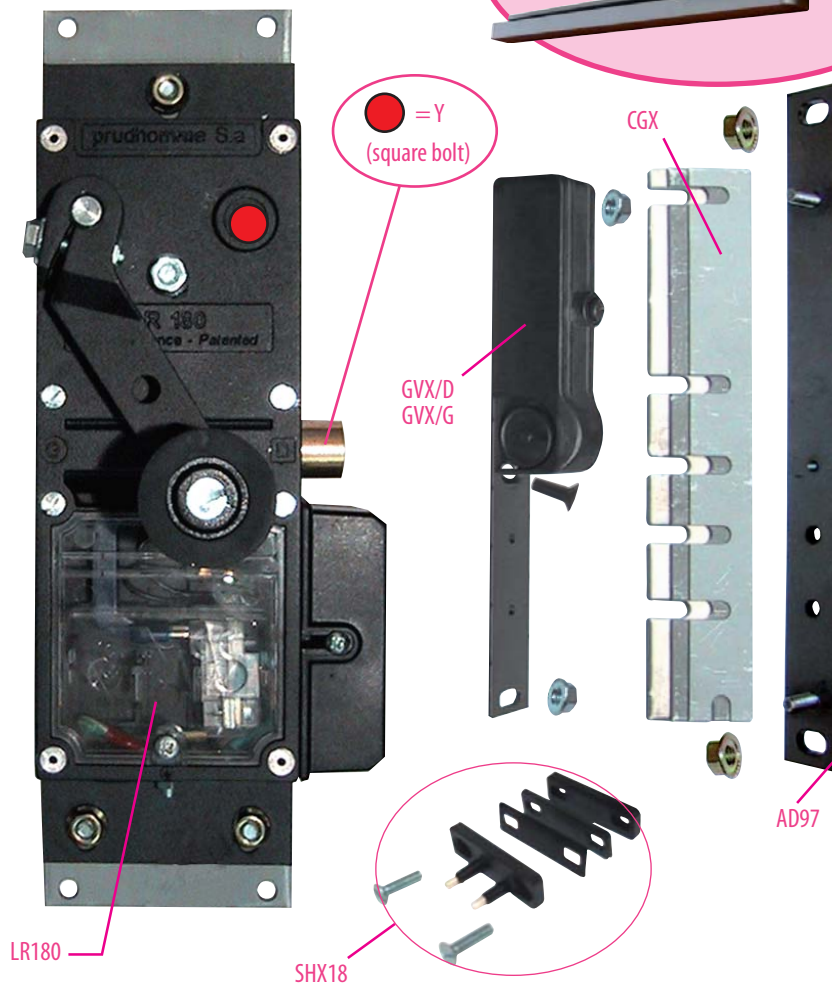

To replace :  
Folding gate

Substitution :

LR 180 \*\* FF (prudhomme S.a.)  
with shunt

Different door-closers are available  
(on request)

Document non contractuel, sous réserve de modification - Reproduction interdite. PP Ind. A du 06/04/2011

ref. : LR180 \*G FF

ref. : LR180 \*D FF